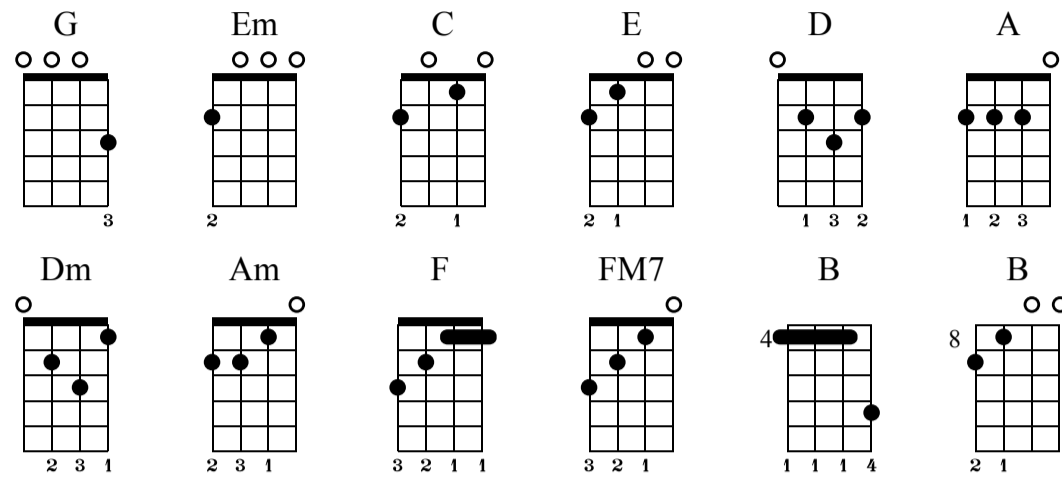

### Baritone Uke Chords

Baritone

- ① = E    ③ = G
- ② = B    ④ = D

♩ = 100

**G**

Ukui. *mf*

**Em**

**C**

**A**

Musical notation for measure 26-30. Treble clef, notes: 26 (A4), 27 (B4), 28 (C#5), 29 (D5), 30 (E5). Bass clef, fret numbers: 26 (2), 27 (2), 28 (2), 29 (0), 30 (0, 2, 2, 2). Chord symbol **A** is above measure 30.

**B**

Musical notation for section B, measures 51-55. The top staff is in treble clef with a key signature of one sharp (F#). Measure 51: F#4. Measure 52: G4. Measure 53: A4. Measure 54: B4. Measure 55: B4. The bottom staff is guitar tablature with strings labeled T, A, B. Measure 51: 4. Measure 52: 4. Measure 53: 4. Measure 54: 7. Measure 55: 7, 4, 4, 4.

**B**

**B substitute**

Musical notation for section B substitute, measures 56-60. The top staff is in treble clef with a key signature of one sharp (F#). Measure 56: G4. Measure 57: A4. Measure 58: B4. Measure 59: B4. Measure 60: B4. The bottom staff is guitar tablature with strings labeled T, A, B. Measure 56: 7. Measure 57: 6. Measure 58: 0. Measure 59: 0. Measure 60: 0, 0, 8, 9.