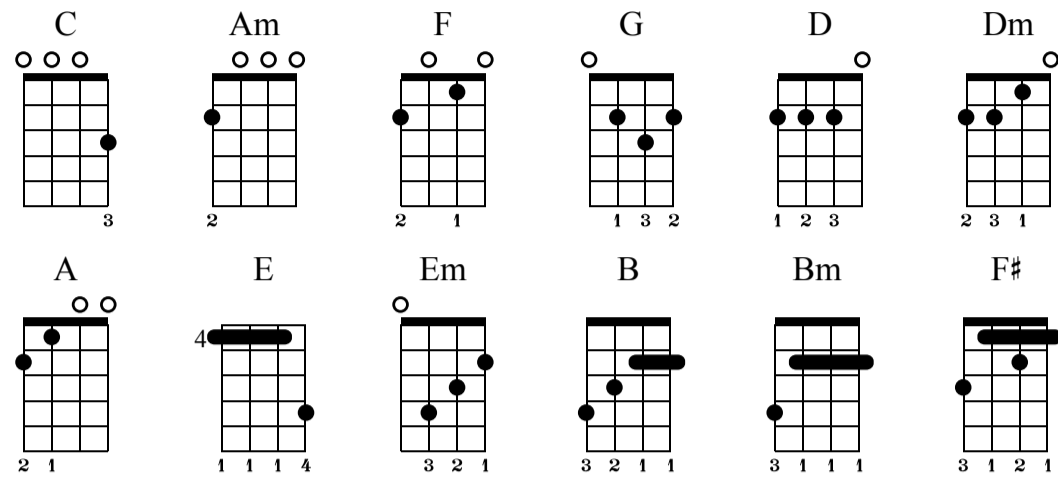

Ukulele Chords

www.BisManJams.com

Ukulele Chords Ukulele Chords

C Tuning

① = A ③ = C
② = E ④ = G

♩ = 100

C

1 2 3 4 5 C

E

Musical notation for chord E, measures 36-40. The treble clef shows notes: 36 (E3), 37 (G3), 38 (B3), 39 (E4), 40 (E3, G3, B3, E4). The guitar TAB shows fret numbers: 36 (4), 37 (4), 38 (4), 39 (7), 40 (7, 4, 4, 4).

B

Musical notation for chord B, measures 46-50. The treble clef shows notes: 46 (B2), 47 (D#3), 48 (F#3), 49 (B3), 50 (B2, D#3, F#3, B3). The guitar TAB shows fret numbers: 46 (4), 47 (3), 48 (2), 49 (2), 50 (2, 2, 3, 4).

Bm

Musical notation for chord Bm, measures 51-55. The treble clef shows notes: 51 (B2), 52 (D3), 53 (F#3), 54 (B3), 55 (B2, D3, F#3). The guitar TAB shows fret numbers: 51 (4), 52 (2), 53 (2), 54 (2), 55 (2, 2, 2, 4).