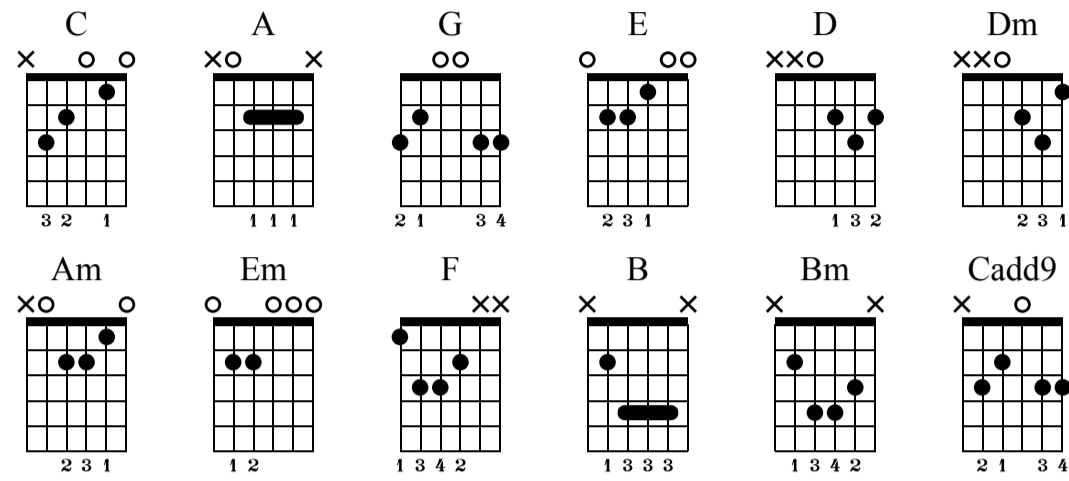

Guitar Chords

www.BisManJams.com

Guitar Chords Guitar Chords

Standard tuning

♩ = 100

C

1 2 3 4 5 6 7 C

Guitar *mf*

TAB X 3 2 0 1 0 2 3 X

A

8 9 10 11 12 13 14 A

TAB X 0 2 2 2 X X 2 2 0 X

G

15 16 17 18 19 20 21 G

TAB 3 2 0 0 3 3 3 3 0 0 2 3

E

B

Musical notation for B chord progression (measures 64-70). The treble clef staff shows notes: 64 (B), 65 (B), 66 (B), 67 (B), 68 (B), 69 (B), 70 (B). The bass clef staff shows fret numbers: X, 2, 4, 4, 4, X, 4, 4, 4, 2, X. The B chord diagram is shown at the end of measure 70.

Bm

Musical notation for Bm chord progression (measures 71-77). The treble clef staff shows notes: 71 (B), 72 (B), 73 (B), 74 (B), 75 (B), 76 (B), 77 (B). The bass clef staff shows fret numbers: X, 2, 4, 4, 3, X, 3, 4, 4, 2, X. The Bm chord diagram is shown at the end of measure 77.